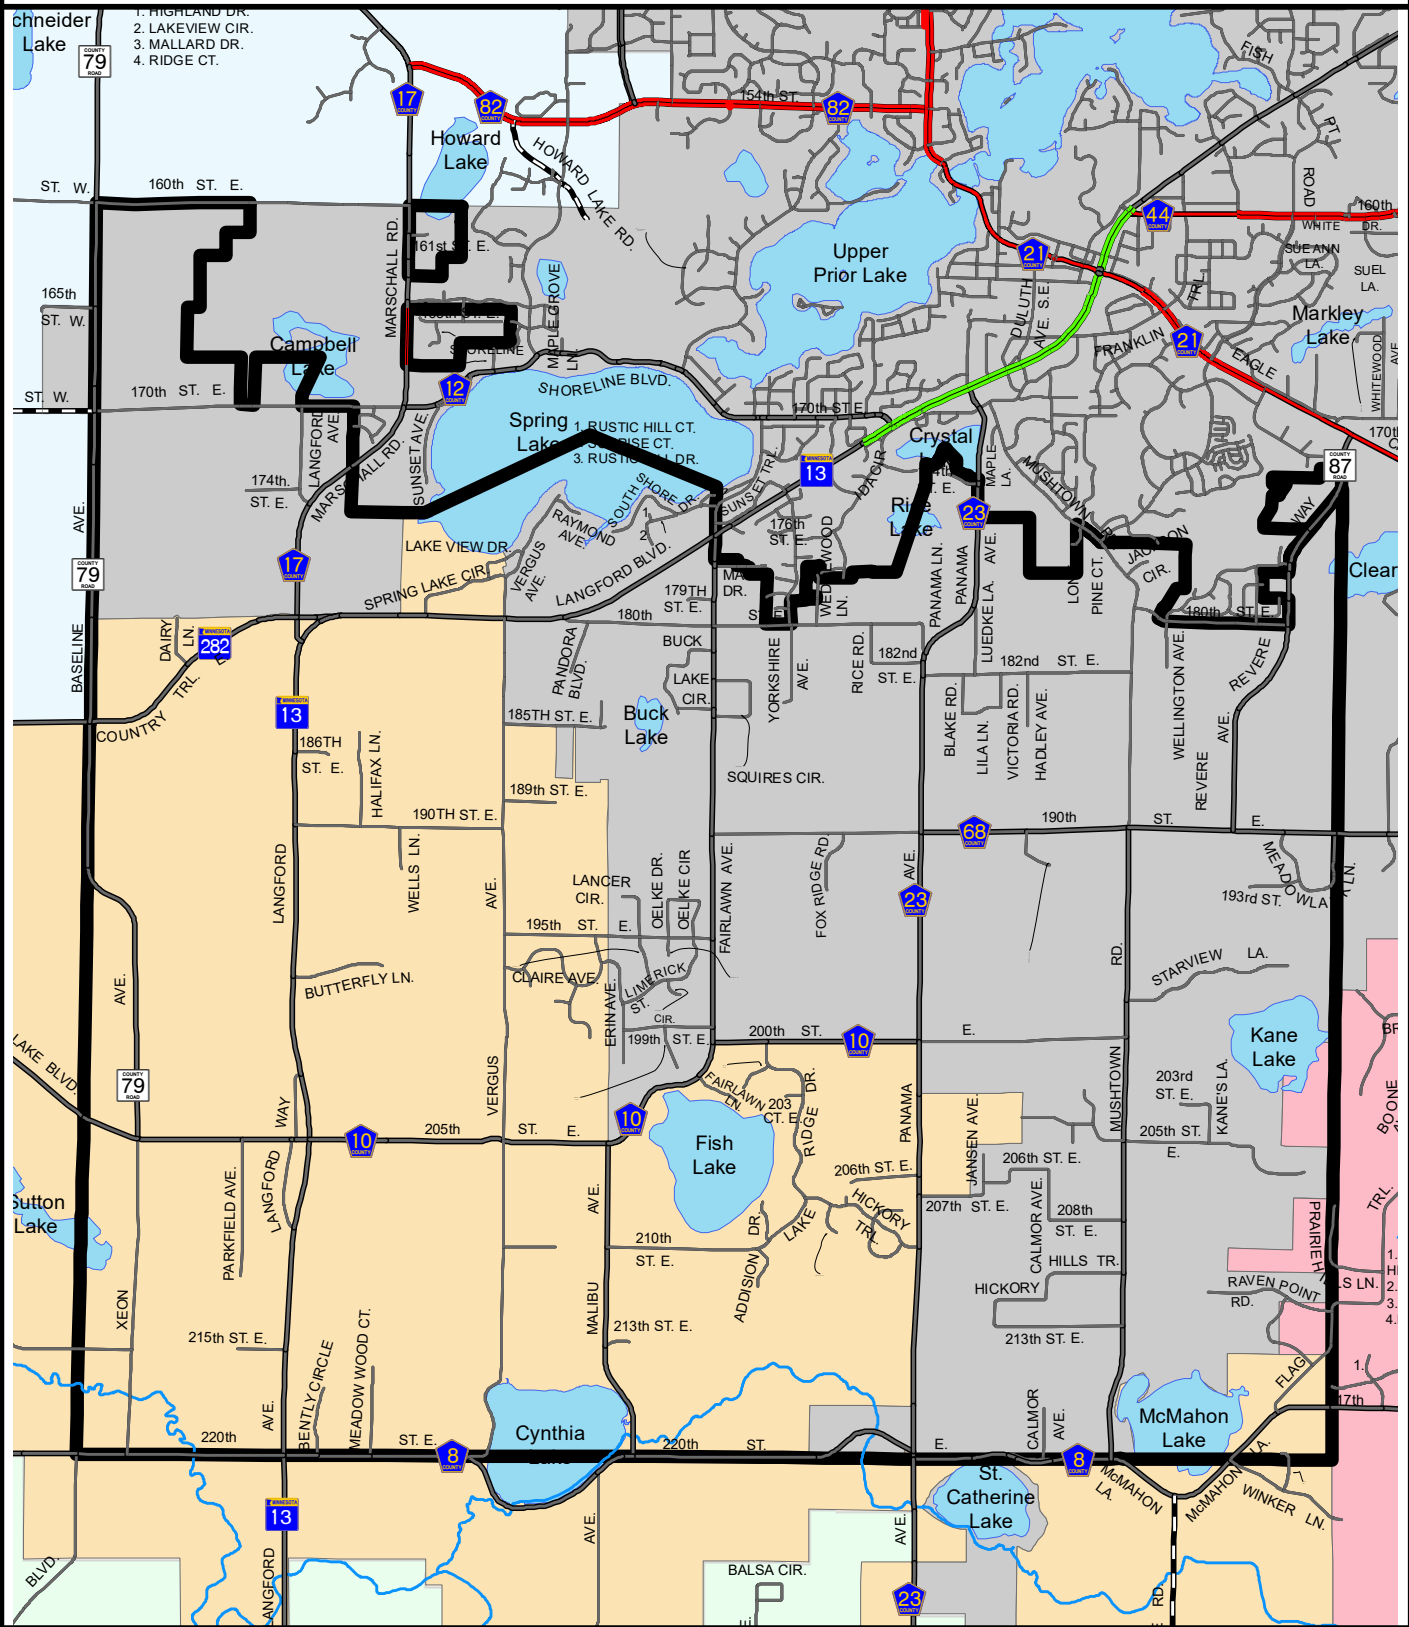

Spring Lake Township

Scott County, MN

School Districts

- Jordan
- Prior Lake - Savage
- Lakeville