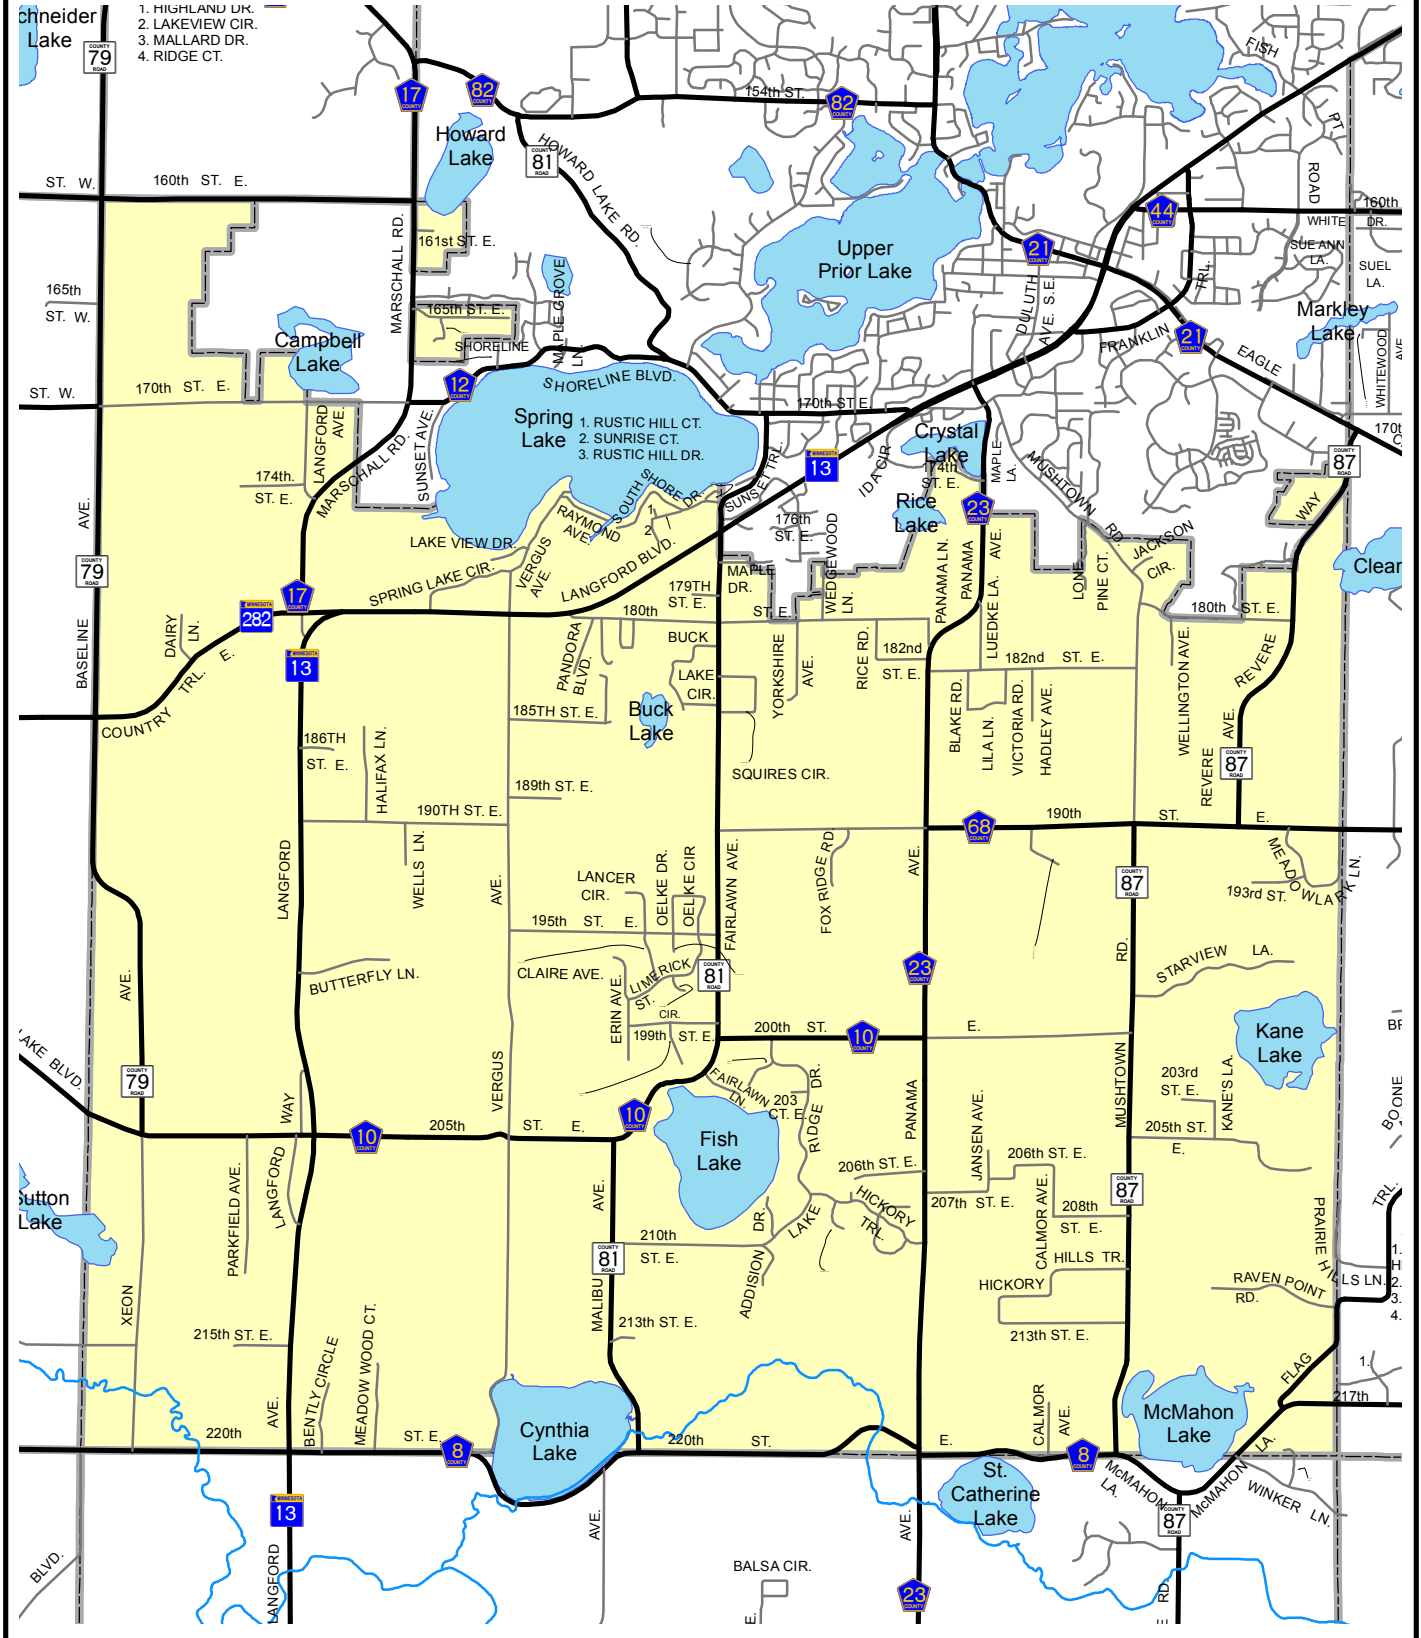

Spring Lake Township

Scott County, MN

1. HIGHLAND DR.
2. LAKEVIEW CIR.
3. MALLARD DR.
4. RIDGE CT.

Map Created By: Scott County GIS (PT) - 9/11/2017